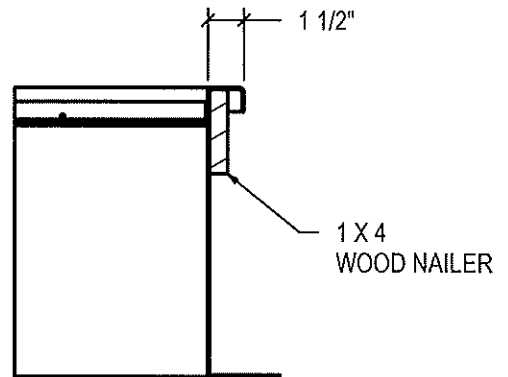

3/16" (6 Ga.) 4 X 4 MESH STANDARD
3/16" (6 Ga.) 6 X 6 MESH OPTIONAL

SECTION A-A

INTERIOR WALLS AND SAFETY SCREENS
PAINTED WITH WHITE DRYFALL PAINT

ESTIMATED WEIGHT: 159 LBS

VAULT: Yes

QTY: 1		MATERIAL: 18 Ga. Galvanized	
TAG:		INSULATION: N/A	
		SALES CONTACT: N/A	APPROVED BY: N/A
		DRAWN BY:	DRAWING DATE: 9/18/2025
		REV: 0	REV. DATE:
		JOB NUMBER:	PAGE NUMBER: 1