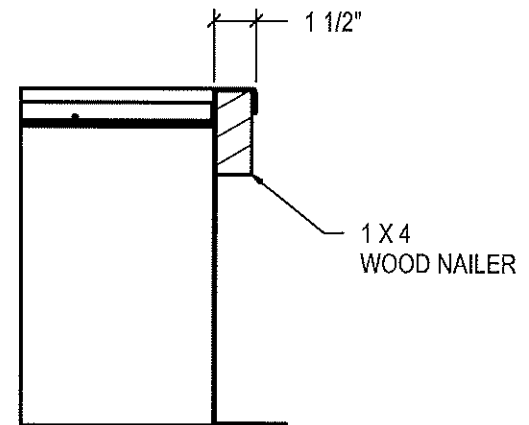

3/16" (6 Ga.) 4 X 4 MESH STANDARD
 3/16 (6 Ga.) 6 X 6 MESH OPTIONAL

SECTION A-A

INTERIOR WALLS AND SAFETY SCREENS
 PAINTED WITH WHITE DRYFALL PAINT

ESTIMATED WEIGHT: 123 LBS

VAULT: Yes

QTY: 1		MATERIAL: 18 Ga. Galvanized	
TAG:		INSULATION: N/A	
		SALES CONTACT: N/A	APPROVED BY: N/A
		DRAWN BY:	DRAWING DATE: 9/17/2025
		REV: 0	REV. DATE:
		JOB NUMBER:	PAGE NUMBER: 1