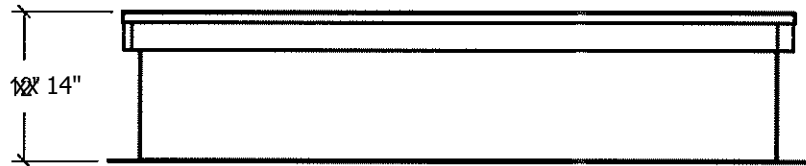

3/16" (6 Ga.) 4 X 4 MESH STANDARD
 3/16 (6 Ga.) 6 X 6 MESH OPTIONAL

SECTION A-A

INTERIOR WALLS AND SAFETY SCREENS
 PAINTED WITH WHITE DRYFALL PAINT

ESTIMATED WEIGHT: 123 LBS

VAULT: Yes

QTY: 1		MATERIAL: 18 Ga. Galvanized	
TAG:		INSULATION: N/A	
		SALES CONTACT: N/A	APPROVED BY: N/A
		DRAWN BY:	DRAWING DATE: 9/17/2025
		REV: 0	REV. DATE:
		JOB NUMBER:	PAGE NUMBER: 1